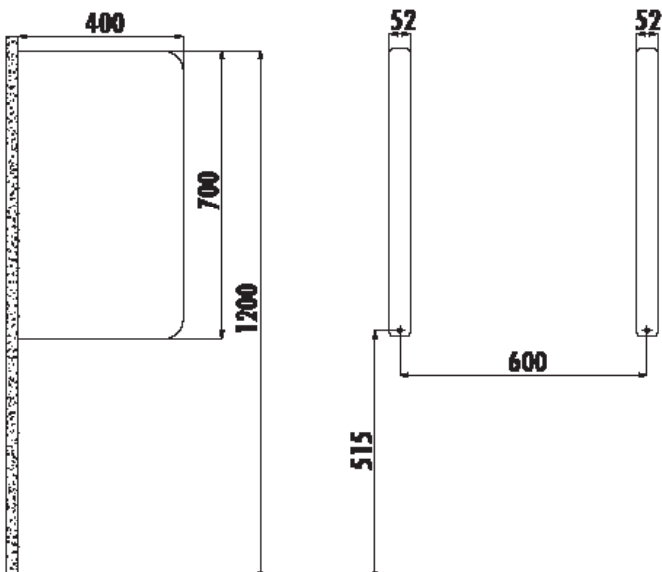

URINALS & URINALS SEPERATORS

Integrated Sensor Urinals

TP690-00CB00E-0000	Urinal Seperator
TP690-00BM00E-0000	Urinal Seperator - Matt Basalt
TP690-00CM00E-0000	Urinal Seperator - Matt Cappuccino
TP690-00AM00E-0000	Urinal Seperator - Matt Anthracite

Qty of Pallet:	48
Weight:	14,96 kg

TECHNICAL DRAWING

SPECIFICATIONS