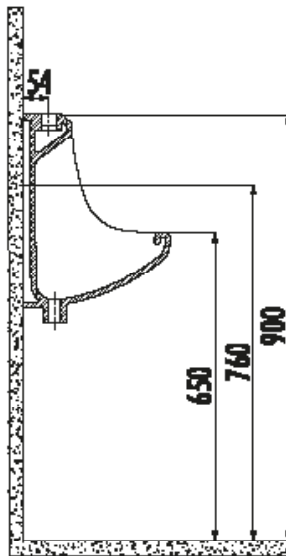

URINALS & URINALS SEPERATORS

Urinal

TP600-00CB00E-0000	Urinal (Inlet from top)
--------------------	-------------------------

Qty of Pallet:	36
----------------	----

Weight:	10,47 kg
---------	----------

TECHNICAL DRAWING

SPECIFICATIONS