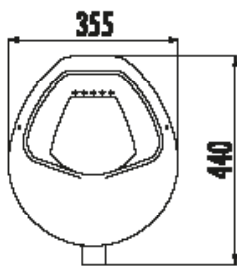

URINALS & URINALS SEPERATORS

Urinal

TP600-00CB00E-0000	Urinal (Inlet from top)
--------------------	-------------------------

Qty of Pallet:	36
----------------	----

Weight:	10,47 kg
---------	----------

TECHNICAL DRAWING

SPECIFICATIONS