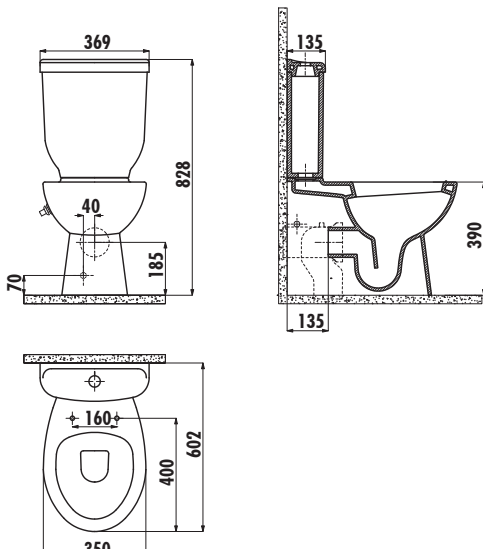

SEDEF

Sedef Back to Wall Pan

SD318-34CB00E-0001	Sedef Back to Wall Pan 60cm Combined Bidet with Integrated Bidet Faucet (Cold)
SD420-00CB00E-0000	Sedef Cistern
KC1303.01.0000E	Gökçebey Duroplast Soft Closing Seat&Cover - White

Qty of Pallet:	Pan 15 Cistern 85
Qty of Box:	Seat&Cover 10
Weight:	Pan 24i43 kg - Cistern 11,94 kg Seat&Cover 2,25 kg

TECHNICAL DRAWING

SPECIFICATIONS