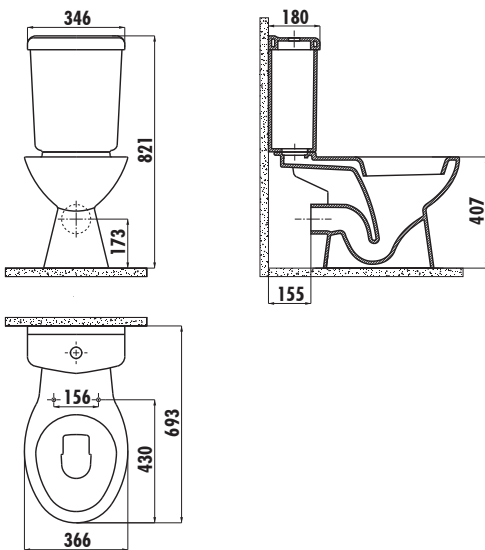

## PITTA

Pitta P Trap Pan

PA310-11CB00E-0001	Pitta P Trap Pan
PA310-00CB00E-0000	Pitta S Trap Pan Combined Bidet
PA410-00CB00E-0000	Pitta Cistern
KC0703.01.0000E	Cinar Duroplast Soft Closing Seat&Cover - White
Qty of Pallet:	Pan 15 Cistern 75
Qty of Box:	Seat&Cover 10
Weight:	Pan 21,51 kg · Cistern 12,06 kg Seat&Cover 2,85 kg

### TECHNICAL DRAWING

### SPECIFICATIONS