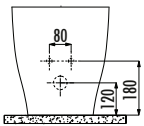

TECHNICAL DRAWING