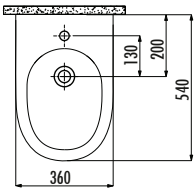

TECHNICAL DRAWING