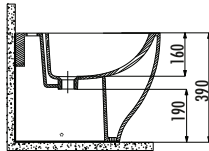

MARE

Mare Back to Wall Bidet

MA500-00CB00E-0000

Mare Back to Wall Bidet

Qty of Pallet

25

Weight:

28,20 kg

TECHNICAL DRAWING

SPECIFICATIONS