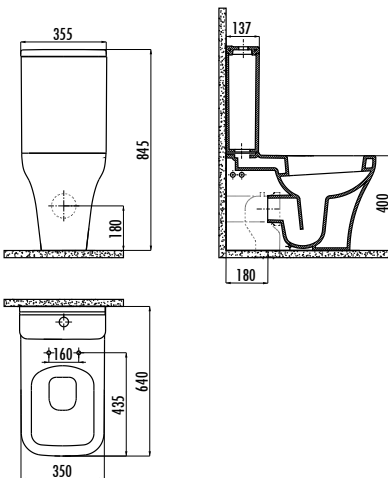

TECHNICAL DRAWING

SPECIFICATIONS

Creavit keeps its rights of making any change to the products.

Quality Management Systems

Customer Satisfaction Certificate

LGA

Germany Accreditation Certificate

kiwa

Netherlands Accreditation Certificate

GOST - R

Russia Accreditation Certificate

UkrSEPRO

Ukraine Accreditation Certificate

Israel Accreditation Certificate

Nigeria Accreditation Certificate

European Accreditation Certificate

Turkish Accreditation Certificate