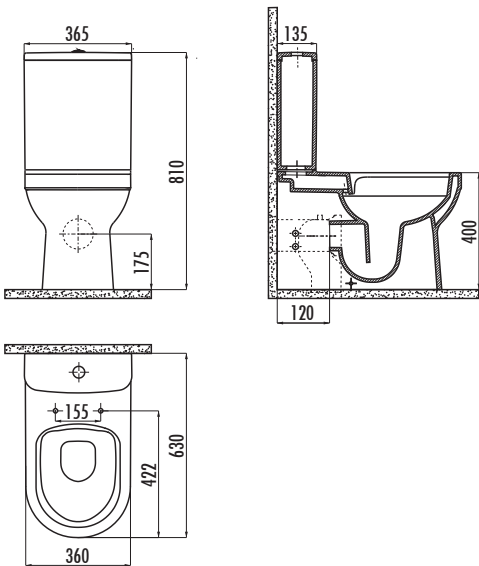

LETOON

Rim-Off Back to Wall Pan

LT361-11CB00E-0001	Letoon Rim-Off Back to Wall Pan
LT361-00CB00E-0000	Letoon Rim-Off Back to Wall Pan Combined Bidet
NV410-00CB00E-0000	Nova Cistern
KC2203.01.0000E	Tefen Duroplast Soft Closing Seat&Cover - White
Qty of Pallet:	Pan 15 Cistern 85
Qty of Box:	Seat&Cover 10
Weight:	Pan 31,60 kg - Cistern 14,10 kg Seat&Cover 2,6 kg

TECHNICAL DRAWING

SPECIFICATIONS