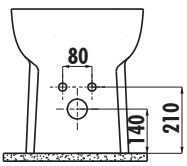

LARA

Lara Back to Wall Bidet

LR500-00CB00E-0000

Lara Back to Wall Bidet

Qty of Pallet: Bidet 24

Weight: Bidet 28,15 kg

TECHNICAL DRAWING

SPECIFICATIONS