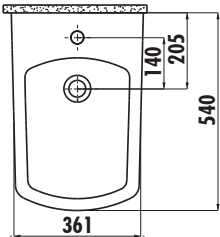

LARA

Lara Back to Wall Bidet

LR500-00CB00E-0000

Lara Back to Wall Bidet

Qty of Pallet: Bidet 24

Weight: Bidet 28,15 kg

TECHNICAL DRAWING

SPECIFICATIONS