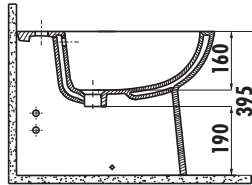

LARA

Lara Back to Wall Bidet

LR500-00CB00E-0000

Lara Back to Wall Bidet

Qty of Pallet: Bidet 24

Weight: Bidet 28,15 kg

TECHNICAL DRAWING

SPECIFICATIONS