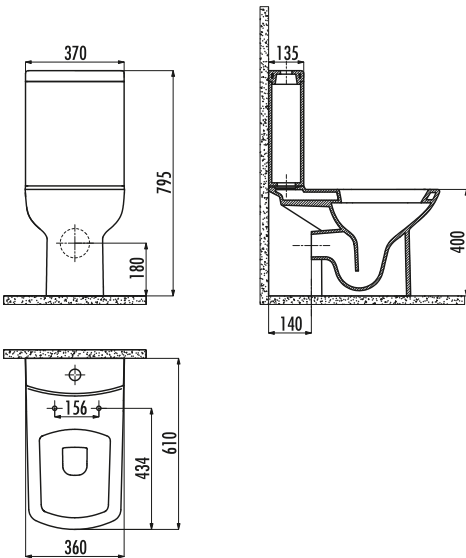

TECHNICAL DRAWING