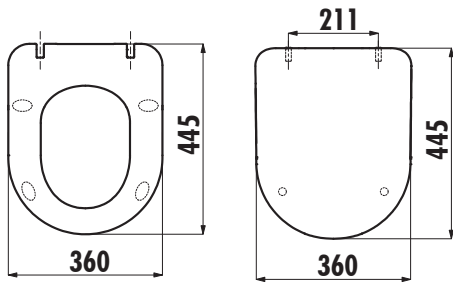

DUCK SEAT&COVER

KC0903.01.0300E

KC0903.01.0300E	Duck Duroplast Soft Closing Gold Seat&Cover
-----------------	---------------------------------------------

Qty of Box:	Seat&Cover 5
-------------	--------------

Weight:	Seat&Cover 2,96 kg
---------	--------------------

TECHNICAL DRAWING

SPECIFICATIONS