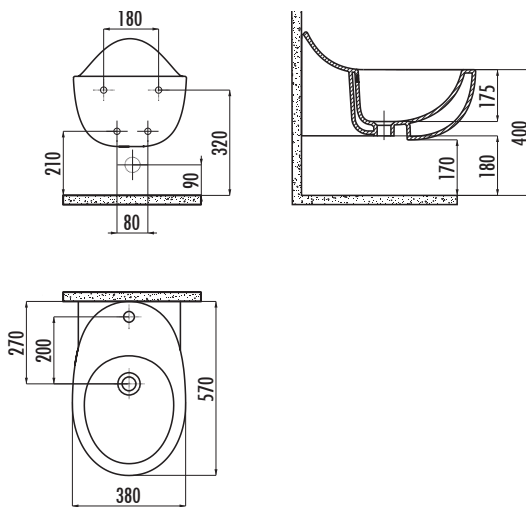

FOGLIA

Wall Hung Bidet

FG510-00CB00E-0000

Foglia Wall Hung Bidet

Qty of Pallet:

18

Weight:

21,04 kg

This product is packaged with compatible bidet faucet, siphone and siphone head.

TECHNICAL DRAWING

SPECIFICATIONS