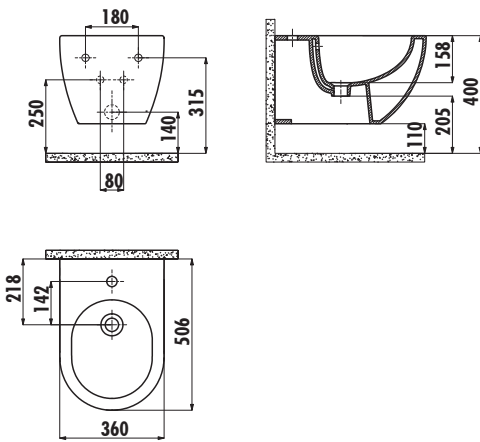

FREE

Free Wall Hung Bidet - Matt Cappuccino

FE510-00CM00E-0000

Free Wall Hung Bidet -
Matt Cappuccino

Qty of Pallet

24

Weight:

20,15 kg

TECHNICAL DRAWING

SPECIFICATIONS