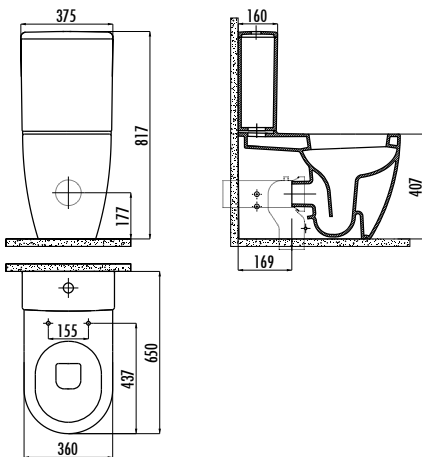

## FREE

Free Back to Wall Pan

FE360-11CB00E-0000	Free Back to Wall Pan
FE360-00CB00E-0000	Free Back to Wall Pan Combined Bidet
MA410-00CB00E-0000	Multi Cistern
KC0903.02.0000E	Duck Duroplast Soft Closing Seat&Cover - White

Qty of Pallet	Pan 15 Cistern 75 Seat&Cover 10
Weight:	Pan 37,12 kg Cistern 14,5 kg Seat&Cover 2,55 kg

### TECHNICAL DRAWING