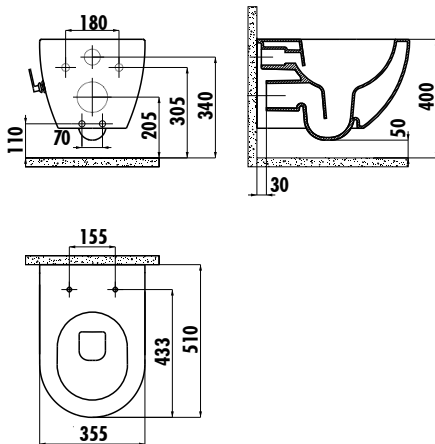

FREE

Free Rimoff Wall Hung Pan

FE322-34CB00E-0001	Free Rim-Off Wall Hung Pan Combined Bidet with Integrated Bidet Faucet (Cold)
FE322-34CB00E-0002	Free Rim-Off Wall Hung Pan Combined Bidet with Integrated Bidet Faucet (Hot + Cold)
KC0903.02.0000E	Duck Duroplast Soft Closing Seat&Cover - White
Qty of Pallet	24
Weight:	26,83 kg

TECHNICAL DRAWING

SPECIFICATIONS