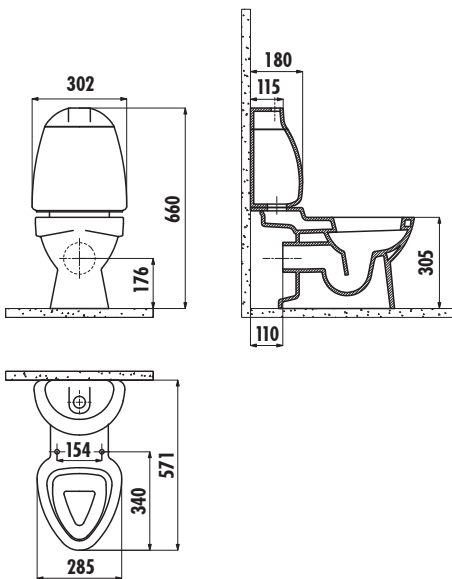

KID

Kid P Trap Pan

CK310-11CB00E-0000	Kid P Trap Pan
CK310-11CB00E-0000	Kid P Trap Pan Combined Bidet
CK400-00CB00E-0000	Kid Cistern
IT1025	Kid Cistern Dual Flushing Internal Mechanism
KC0802.01.0000E	Kid Duroplast Seat&Cover - White
Qty of Pallet:	Pan 30 Cistern 75
Qty of Box:	Internal Mechanism 10 Seat&Cover 10
Weight:	Pan 13,78 kg · Cistern 7,27 kg Internal Mechanism 0,85 kg Seat&Cover 1,55 kg

TECHNICAL DRAWING

SPECIFICATIONS