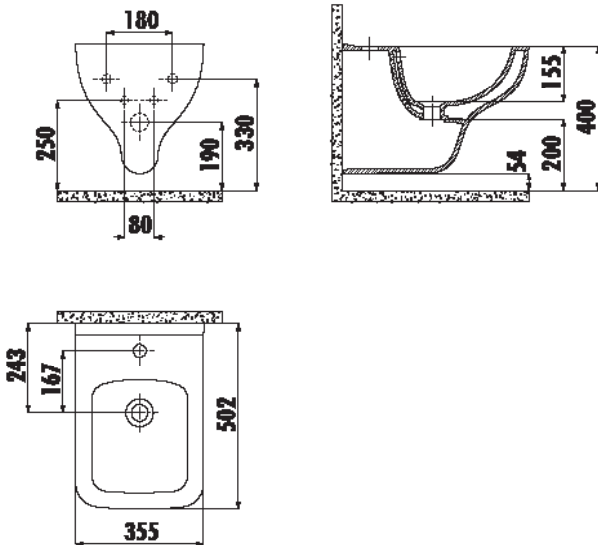

SINGLE PANS&BIDETS

BENE

BN510-00CB00E-0000	Bene Wall Hung Bidet
--------------------	----------------------

Qty of Pallet:	24
----------------	----

Weight:	20,83 kg
---------	----------

TECHNICAL DRAWING

SPECIFICATIONS